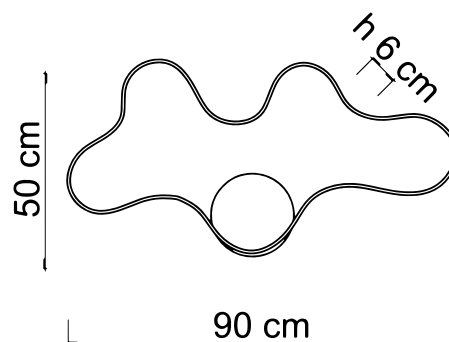

CLARA/M

ceiling/wall lamp

Abstract curves reminiscent of a cloud and how many shapes it can take.

And just like a cloud dresses the sky, Clara dresses the environment in which it is installed by decorating and giving a technical touch, thanks to the strip Led light source. The cleansing of her curves transforms this collection into a jewel.

The structure is not deformable.

33199	CLARA/M B
33205	CLARA/M N
Power	49W Led Integrated
Input	220/240 V- 50/60Hz
Kelvin	Sikrea Dynamic Dimmer
Dimmable	Yes
Real Lumen	Dimmable Max 3180
CRI	90
IP	20

Article compatible with Sikrea Dynamic Dimmer + (cod. 4868)

PACKAGING DATA :

Packages	1
Net Weight	1,6kg
Gross Weight	2,4Kg
Volume	0,0555 m ³

Any interventions on the light source of this article must be carried out by qualified personnel or by the manufacturer himself.
Any operation carried out without prior consultation with Contemporanea srl will void the guarantee